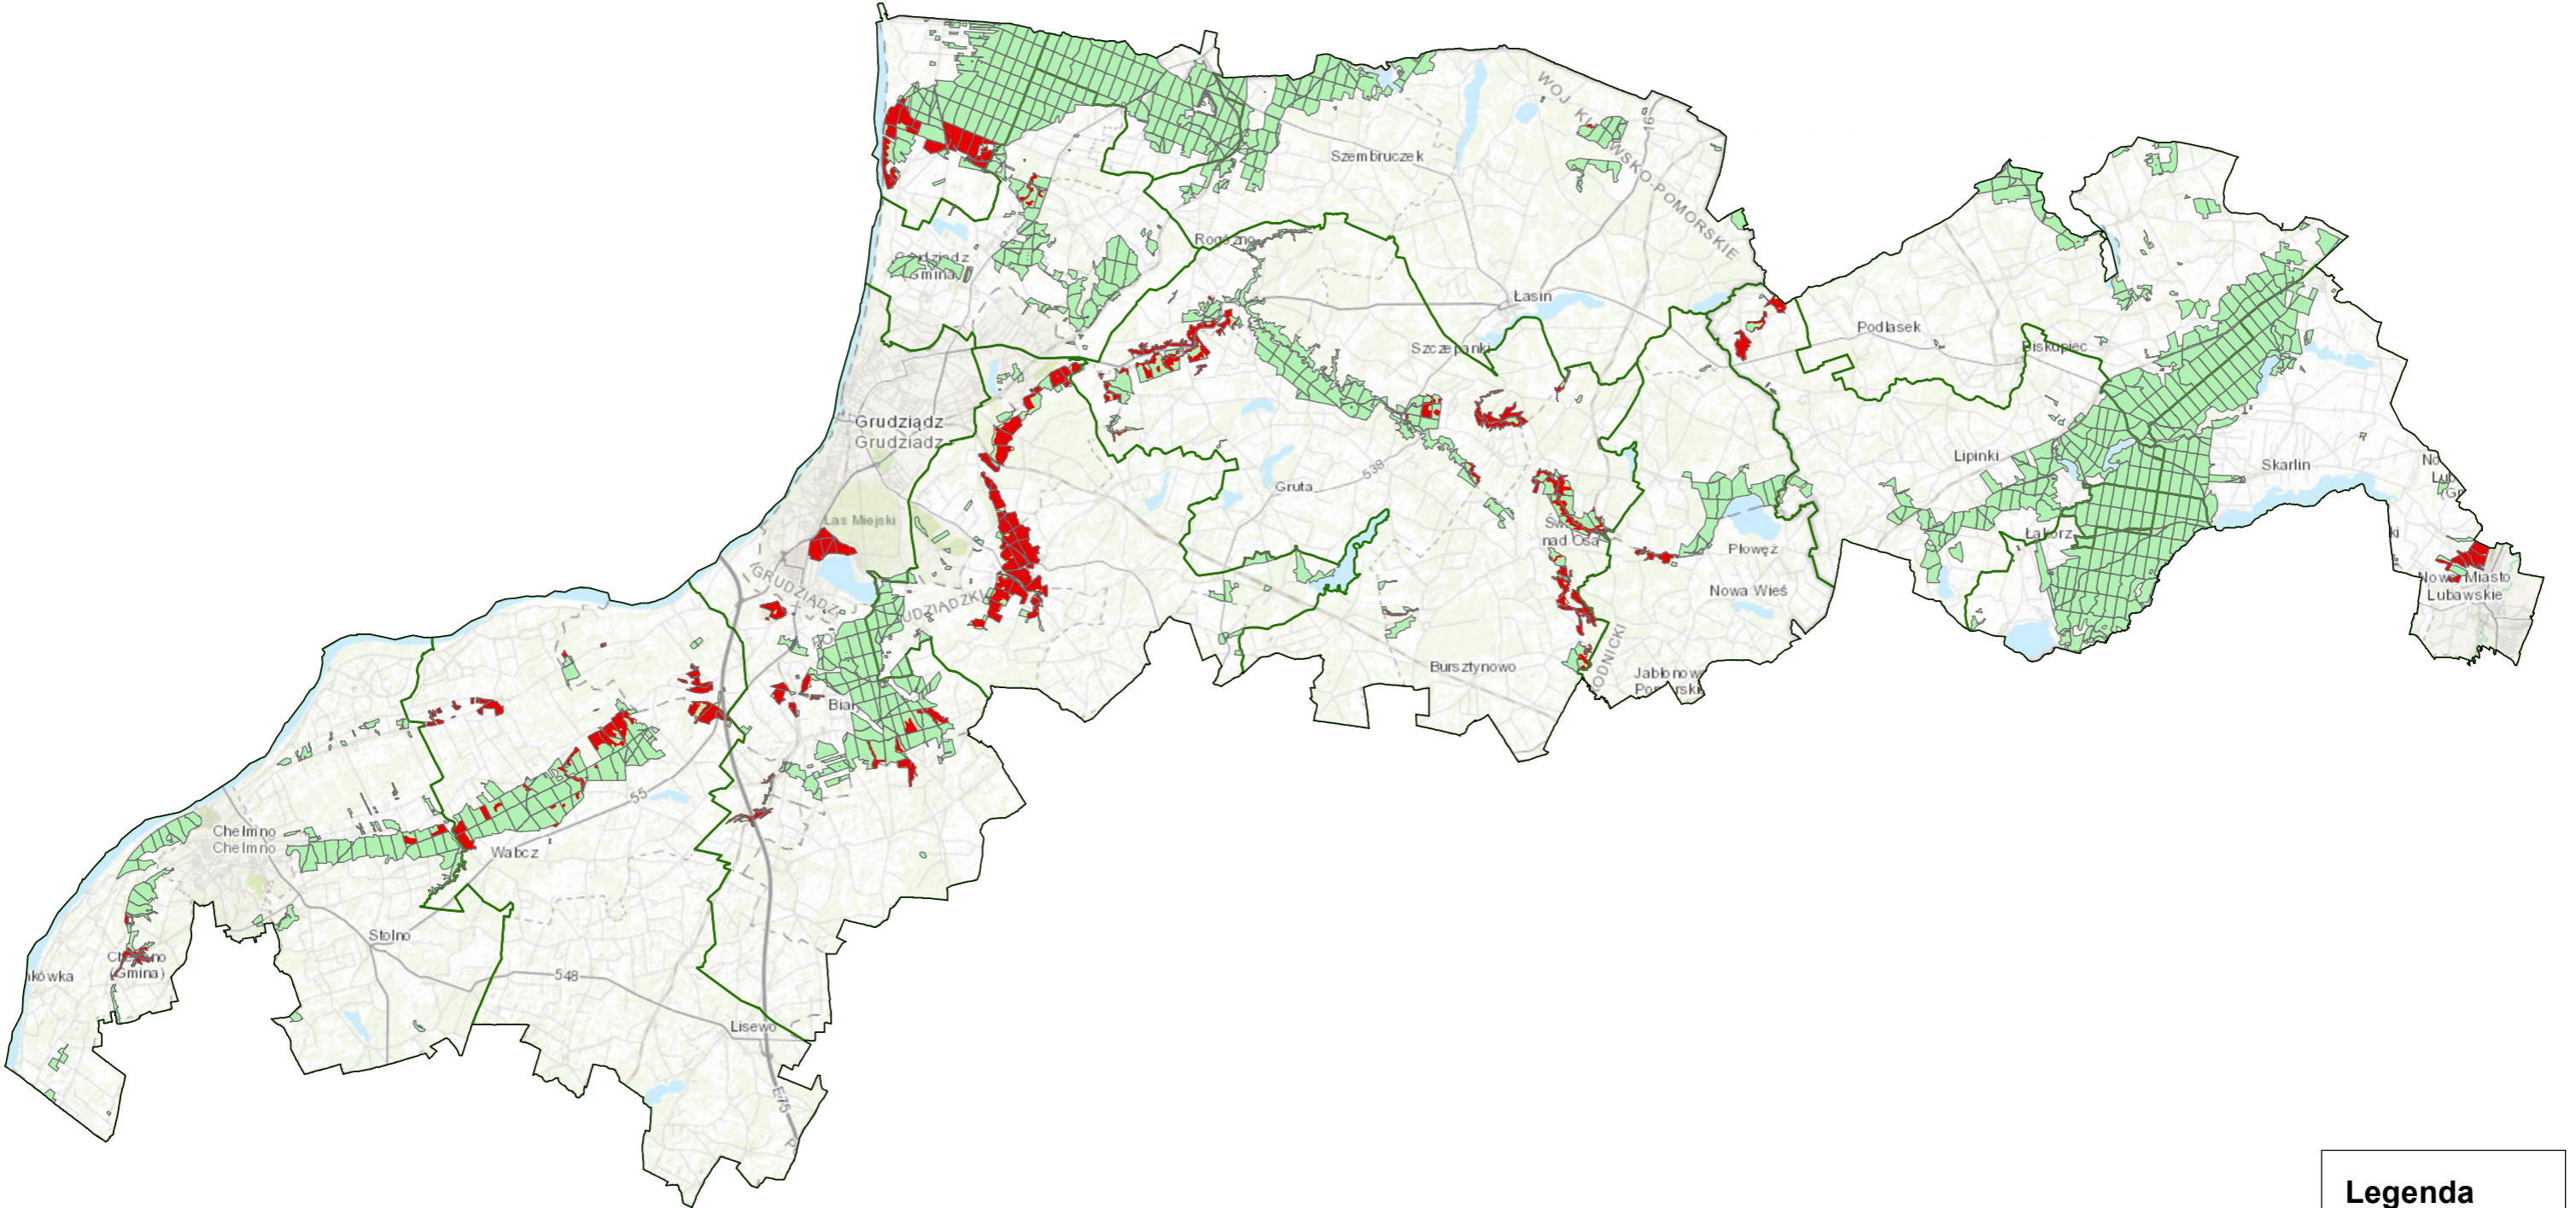

# Mapa HCVF 4.2.

1:220 000

**Legenda**

- oddz\_pol
- les\_pol
- hcvf\_4.2.
- wydz\_pol

Sources: Esri, HERE, Garmin, Intermap, increment P Corp., GEBCO, USGS, FAO, NPS, NRCAN, GeoBase, IGN, Kadaster NL, Ordnance Survey, Esri Japan, METI, Esri China (Hong Kong), (c) OpenStreetMap contributors, and the GIS User Community