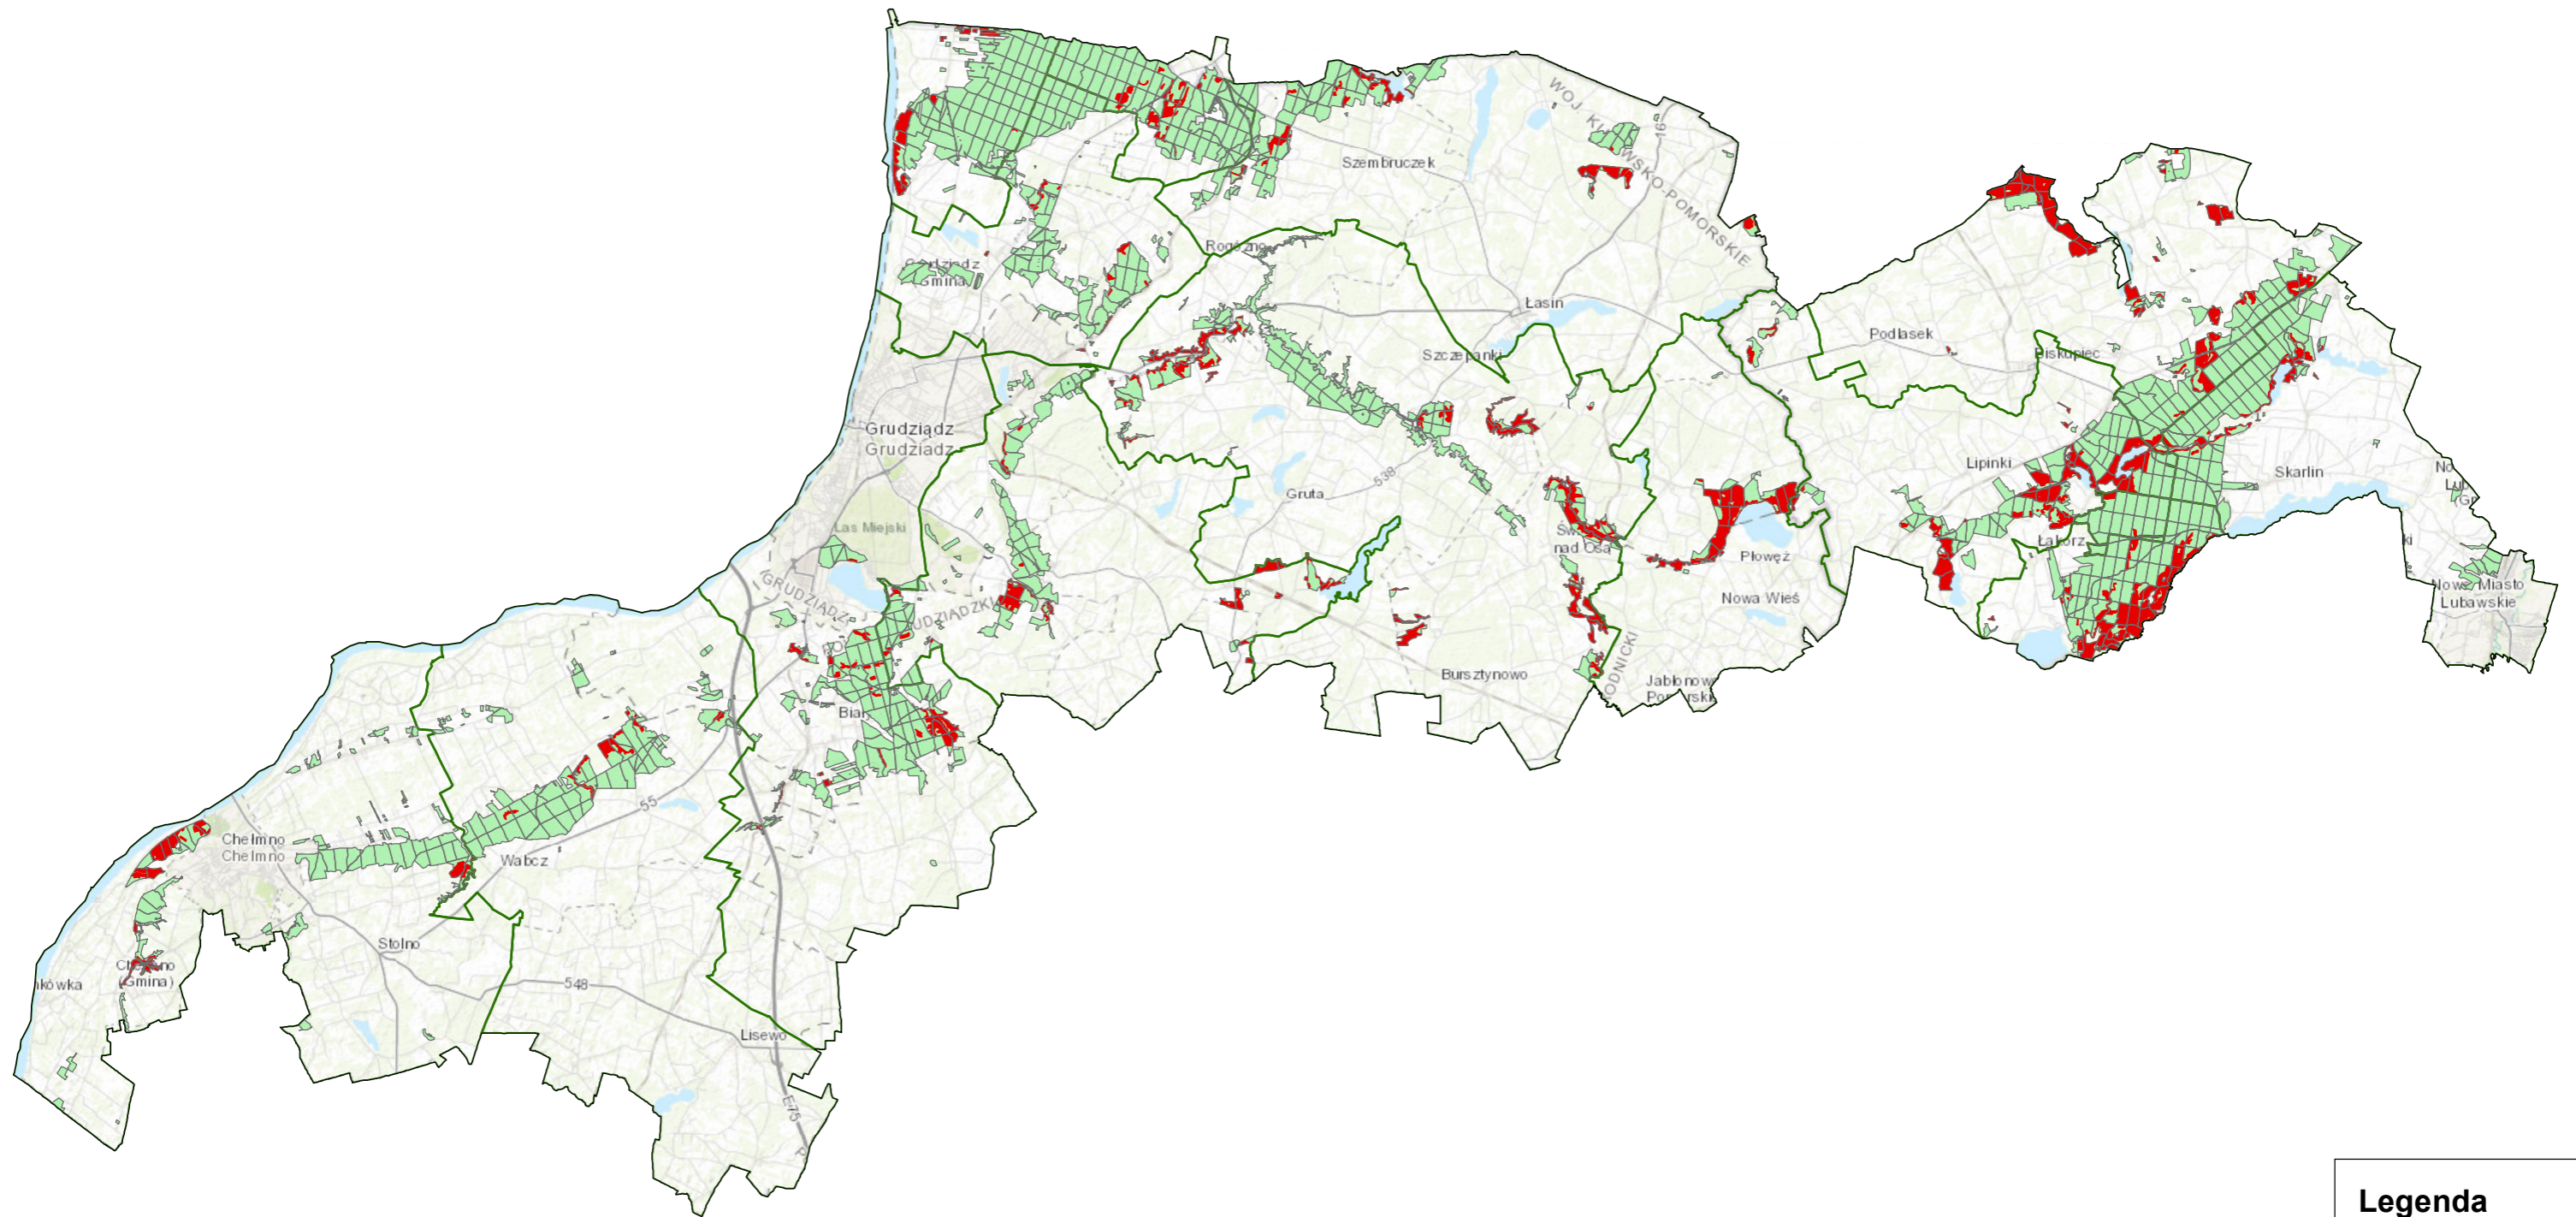

Mapa HCVF 4.1.

1:220 000

Legenda

- oddz_pol
- les_pol
- hcvf_4.1.
- wydz_pol

Sources: Esri, HERE, Garmin, Intermap, increment P Corp., GEBCO, USGS, FAO, NPS, NRCAN, GeoBase, IGN, Kadaster NL, Ordnance Survey, Esri Japan, METI, Esri China (Hong Kong), (c) OpenStreetMap contributors, and the GIS User Community