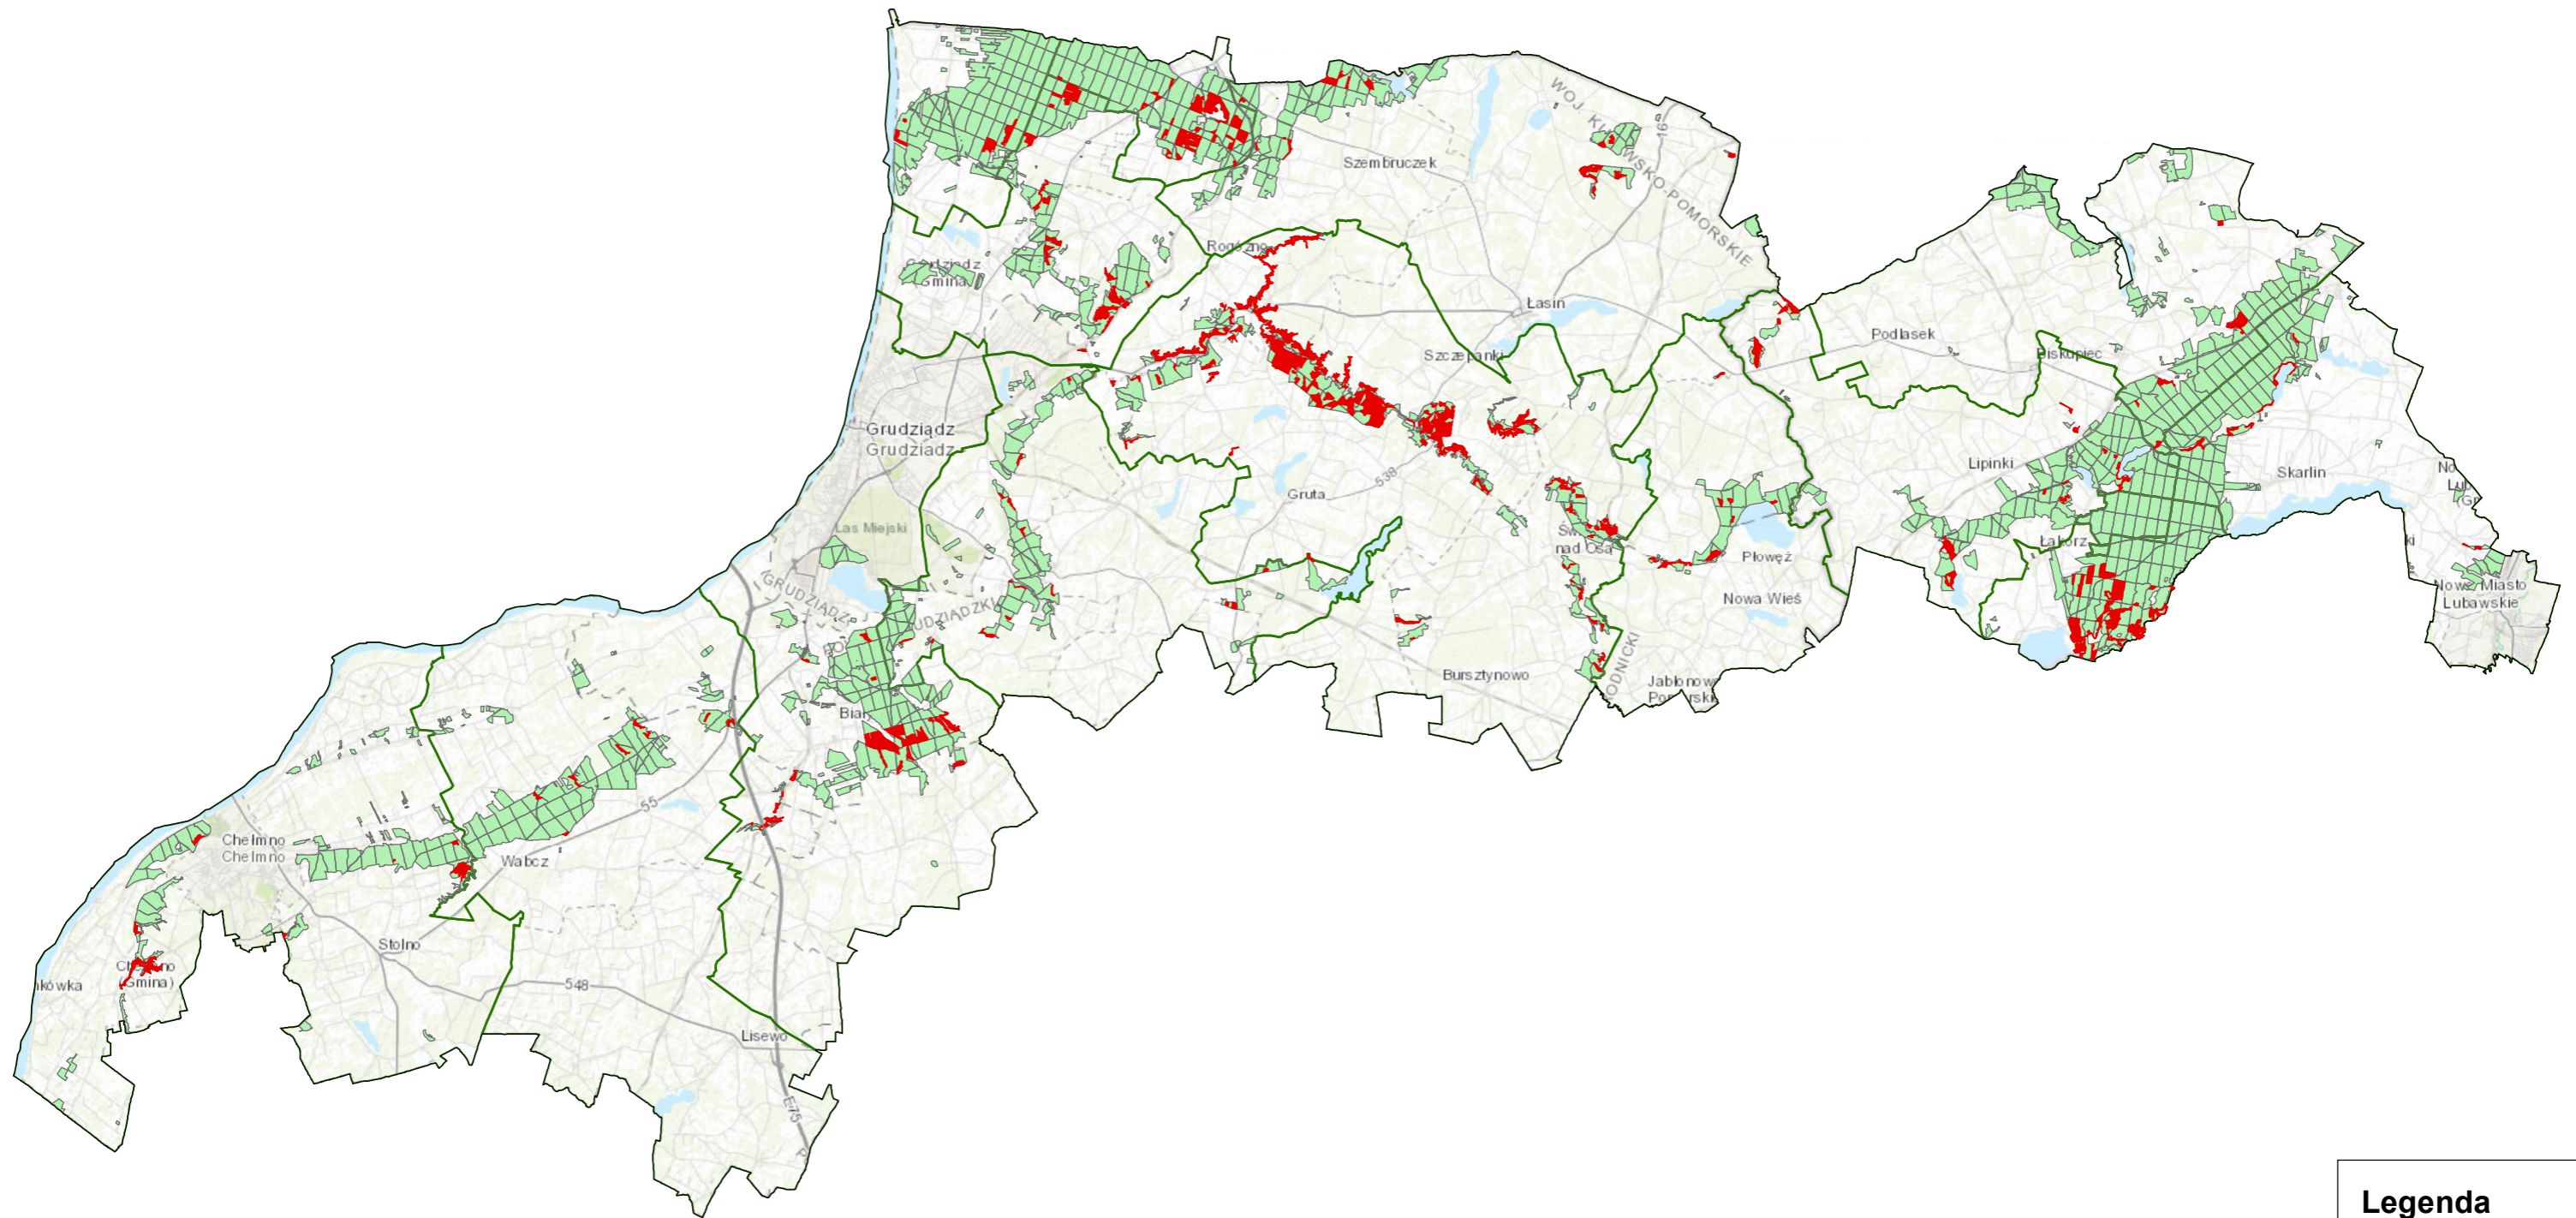

# Mapa HCVF 3.2.

1:220 000

**Legenda**

- HCVF\_3.2.
- oddz\_pol
- les\_pol
- wydz\_pol

Sources: Esri, HERE, Garmin, Intermap, increment P Corp., GEBCO, USGS, FAO, NPS, NRCAN, GeoBase, IGN, Kadaster NL, Ordnance Survey, Esri Japan, METI, Esri China (Hong Kong), (c) OpenStreetMap contributors, and the GIS User Community